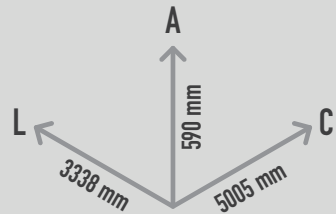

BARREL BALANCE SET

REF. P14TD11

DESCRIÇÃO

Equipamento temático PLAY IN ART® by PLAY PLANET formado por um conjunto de 10 barris 3D, com várias posições e tamanhos. Para equilíbrio, saltos, role play e como elemento decorativo de arte urbana. Disponível em várias cores RAL conforme pedido (nota: metalizados e cores especiais com acréscimo de preço).

MATERIAIS

Estrutura exterior em fibra de vidro e resina poliéster, reforçada no interior com tubo metálico e acabamento de pintura acrílica de 2 componentes. Possível decoração gráfica com vinil monomérico com laminação e corte especial.