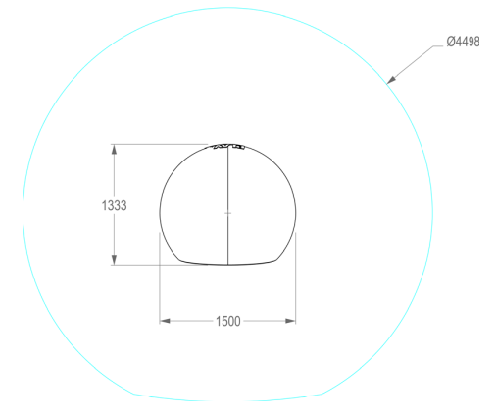

CONFIDENCIALIDADE E PROPRIEDADE INTELECTUAL

A informação contida neste documento é confidencial, não podendo o destinatário do mesmo reproduzi-la ou permitir a terceiros que a obtenham, utilizem ou divulguem sem a prévia e expressa autorização da Play Planet.

Todos os direitos de propriedade intelectual sobre os desenhos e modelos apresentados são da titularidade exclusiva da Play Planet, sendo expressamente proibida a prática de qualquer ato de exploração dos mesmos sem o consentimento desta, nos termos do Código da Propriedade Industrial e do Código do Direito de Autor e dos Direitos Conexos.

A violação da obrigação de confidencialidade e/ou dos direitos de propriedade intelectual da Play Planet pode dar origem a responsabilidade civil e criminal.